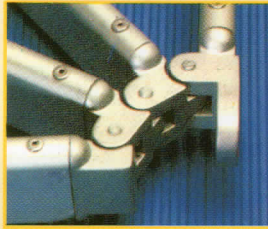

Convenient,
easy installation