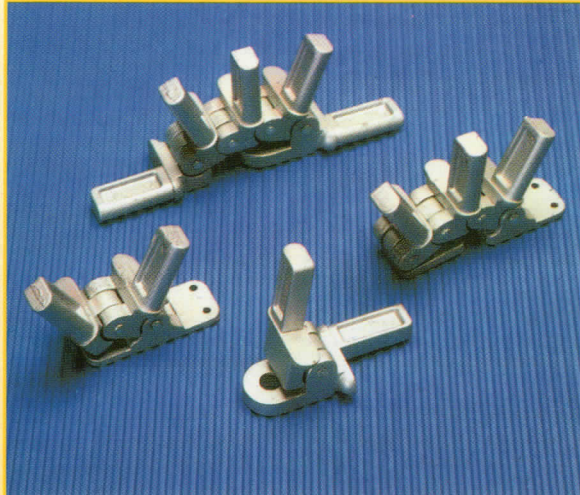

# RIVIERA

*Alutex...your one source for all your awning needs.*

Anodized aluminum components

Convenient,  
easy installation

Hundreds of fabrics and colors to dress your home

Riviera is a retractable canopy designed to provide a maintenance free solution while offering the best possible resistance to weather conditions.

Its aluminum frame totally made of extra light anodized components can project up to five feet out and twenty feet across, while offering a Mediterranean flavor for shade to the design of your windows.

Retracts  
a few  
inches...

... from  
the  
wall

Four or five ribs available

For more information on ALUTEX Retractable Awning Systems or any other fine ALUTEX products, please contact: